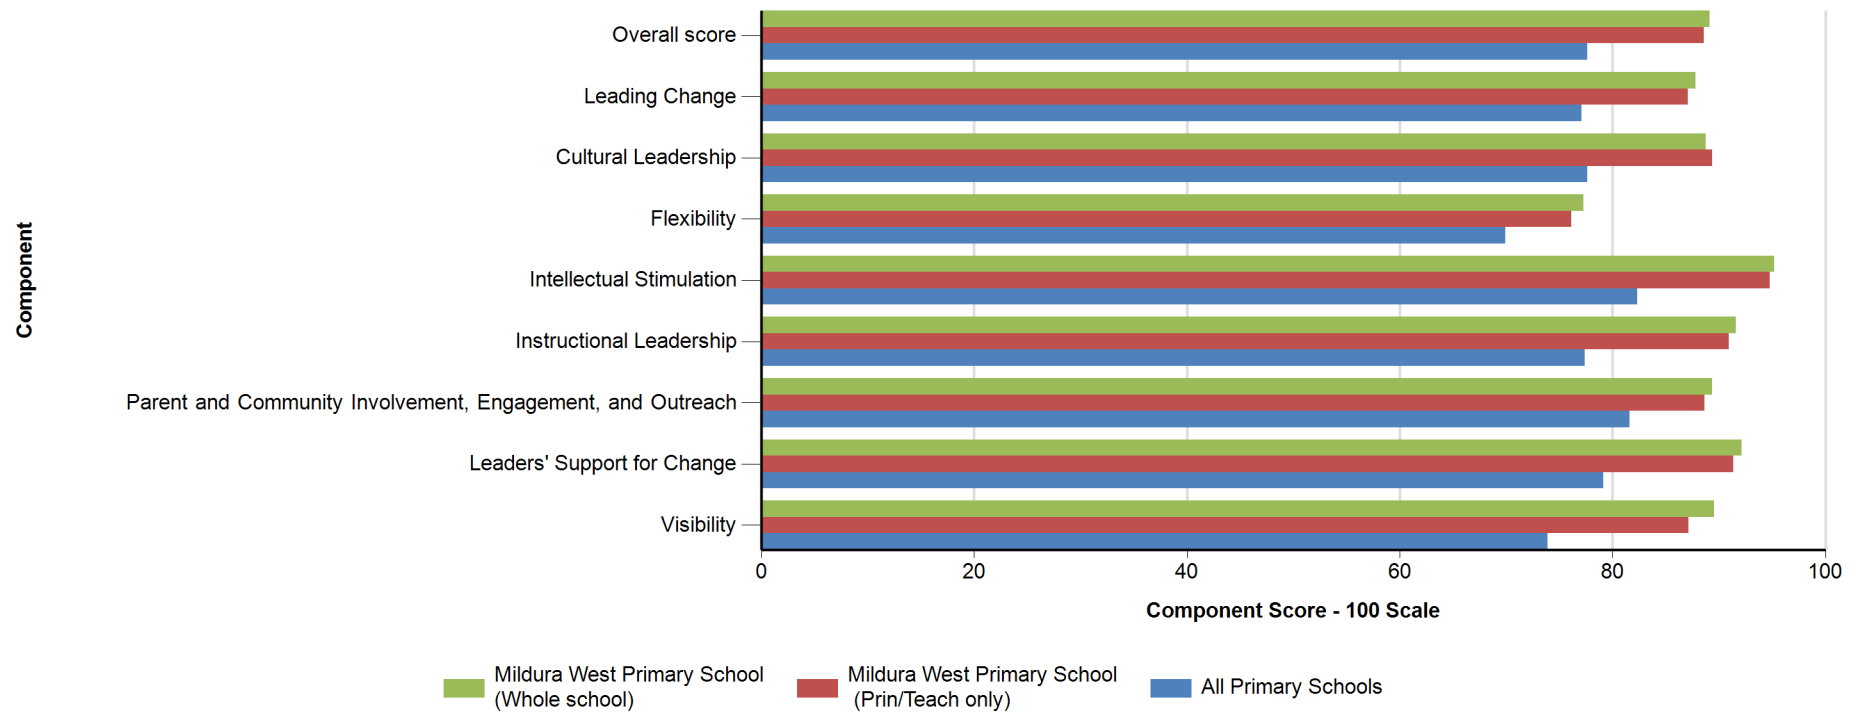

School Staff Survey - Summary of Module Component Means - 2016

School Climate summary of module component means for Mildura West Primary School (3983)

	School scores		Prin/Teach scores	
	Your whole school	All Primary Schools	Your school Prin/Teach	All Primary Schools Prin/Teach
Overall score (mean)*	84.12	79.44	83.51	79.71
25th Percentile		76.70		76.67
75th Percentile		85.75		86.28
Percent Endorsement	82.8%	75.1%	82.8%	75.7%
Number of respondents	44		27	

* The overall score (mean) combines all of your school's component scores for School Climate

School Leadership summary of module component means for Mildura West Primary School (3983)

	School scores		Prin/Teach scores	
	Your whole school	All Primary Schools	Your school Prin/Teach	All Primary Schools Prin/Teach
Overall score (mean)*	89.15	77.61	88.58	77.54
25th Percentile		74.14		73.94
75th Percentile		85.52		86.30
Percent Endorsement	90.3%	72.1%	88.9%	71.9%
Number of respondents	44		27	

* The overall score (mean) combines all of your school's component scores for School Leadership

School Staff Safety and Wellbeing summary of module component means for Mildura West Primary School (3983)