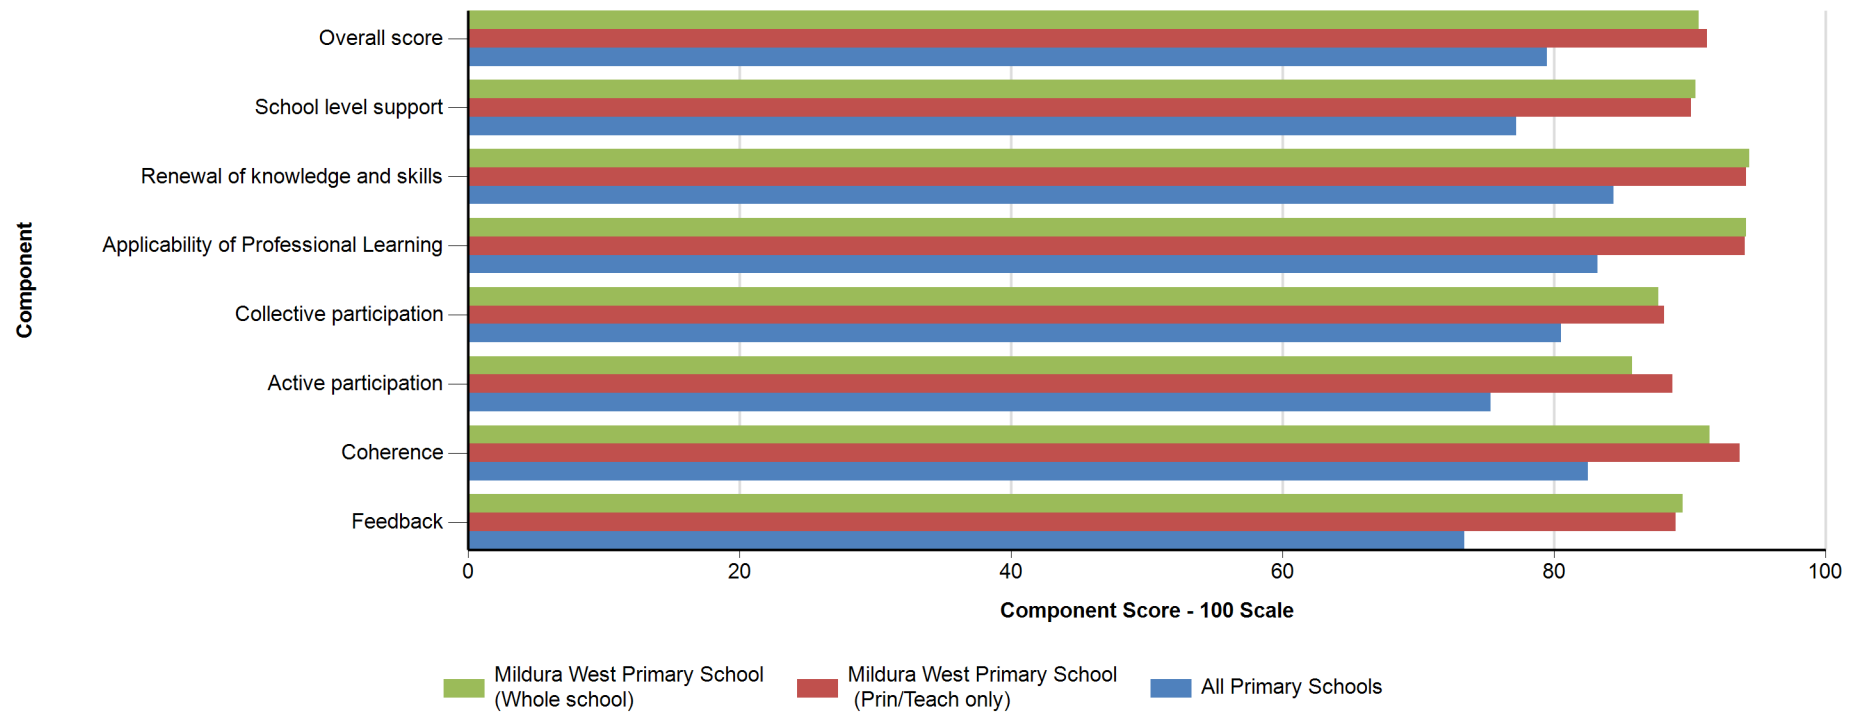

Professional Learning summary of module component means for Mildura West Primary School (3983)

	School scores		Prin/Teach scores	
	Your whole school	All Primary Schools	Your school Prin/Teach	All Primary Schools Prin/Teach
Overall score (mean)*	90.68	79.48	91.31	79.76
25th Percentile		76.54		76.68
75th Percentile		86.43		87.16
Percent Endorsement	93.7%	74.7%	94.9%	75.2%
Number of respondents	44		27	

* The overall score (mean) combines all of your school's component scores for Professional Learning