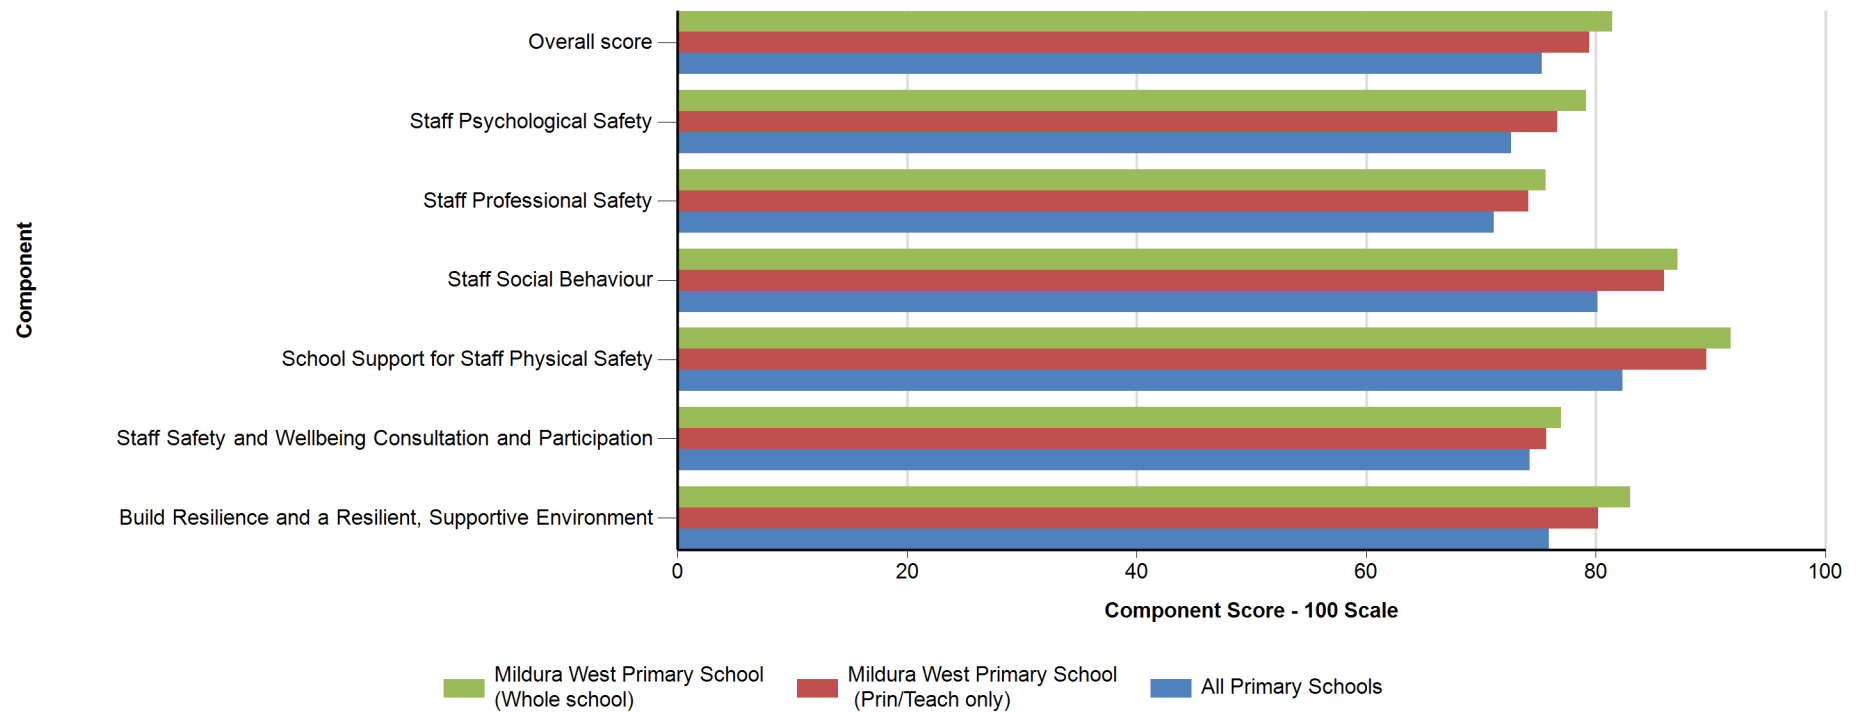

* The overall score (mean) combines all of your school's component scores for School Climate

School Leadership summary of module component means for Mildura West Primary School (3983)

	School scores		Prin/Teach scores	
	Your whole school	All Primary Schools	Your school Prin/Teach	All Primary Schools Prin/Teach
Overall score (mean)*	89.15	77.61	88.58	77.54
25th Percentile		74.14		73.94
75th Percentile		85.52		86.30
Percent Endorsement	90.3%	72.1%	88.9%	71.9%
Number of respondents	44		27	

* The overall score (mean) combines all of your school's component scores for School Leadership

School Staff Safety and Wellbeing summary of module component means for Mildura West Primary School (3983)