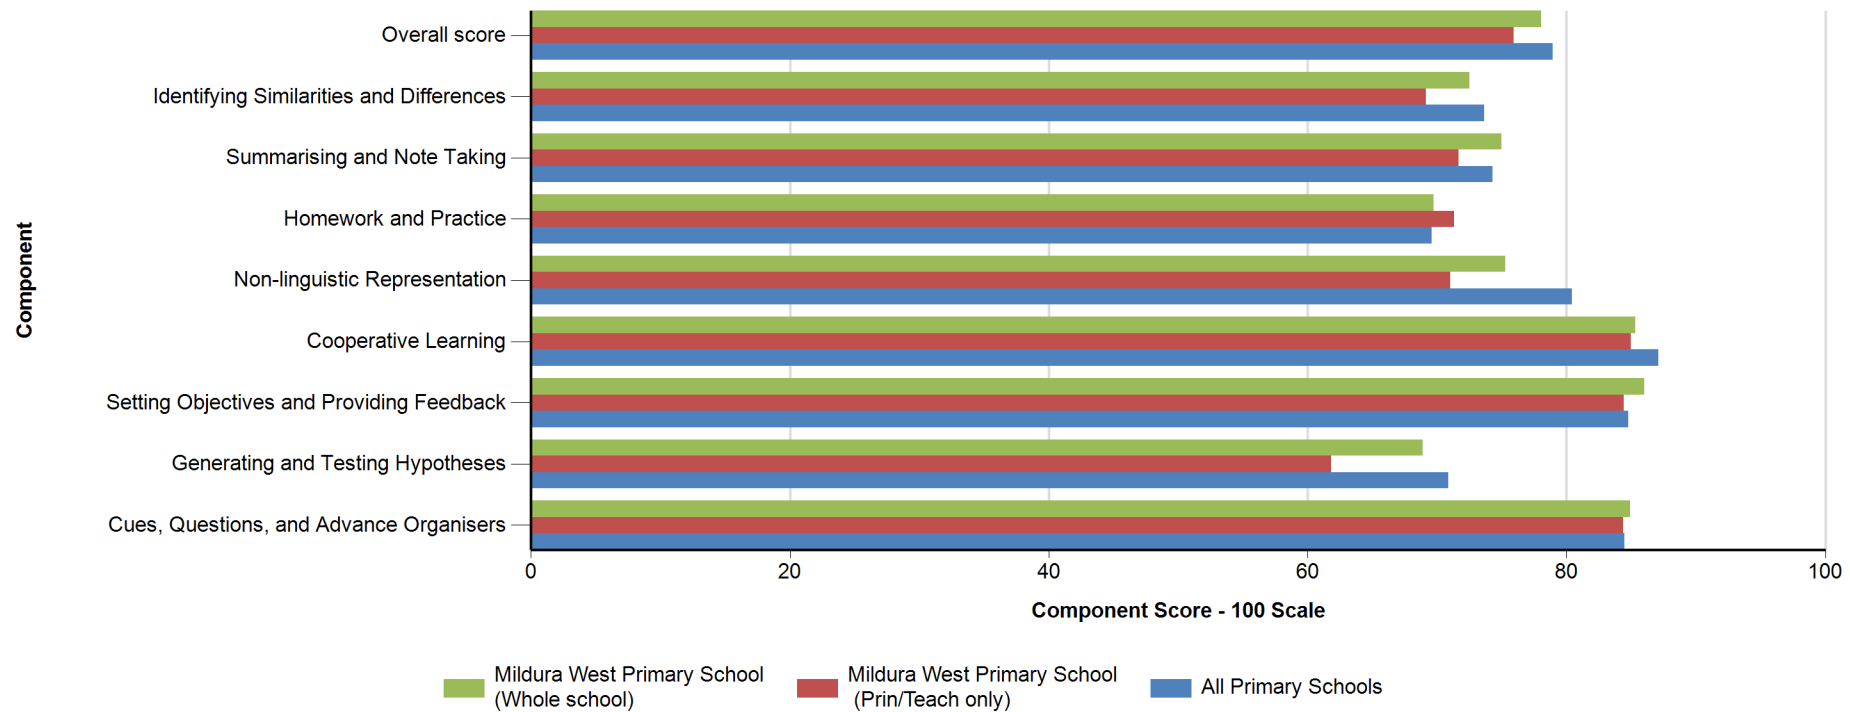

Teaching and Learning summary of module component means for Mildura West Primary School (3983)

	School scores		Prin/Teach scores	
	Your whole school	All Primary Schools	Your school Prin/Teach	All Primary Schools Prin/Teach
Overall score (mean)*	78.05	78.93	75.91	79.73
25th Percentile		76.27		76.89
75th Percentile		81.99		82.51
Percent Endorsement	71.0%	72.9%	66.4%	74.5%
Number of respondents	44		27	

* The overall score (mean) combines all of your school's component scores for Teaching and Learning