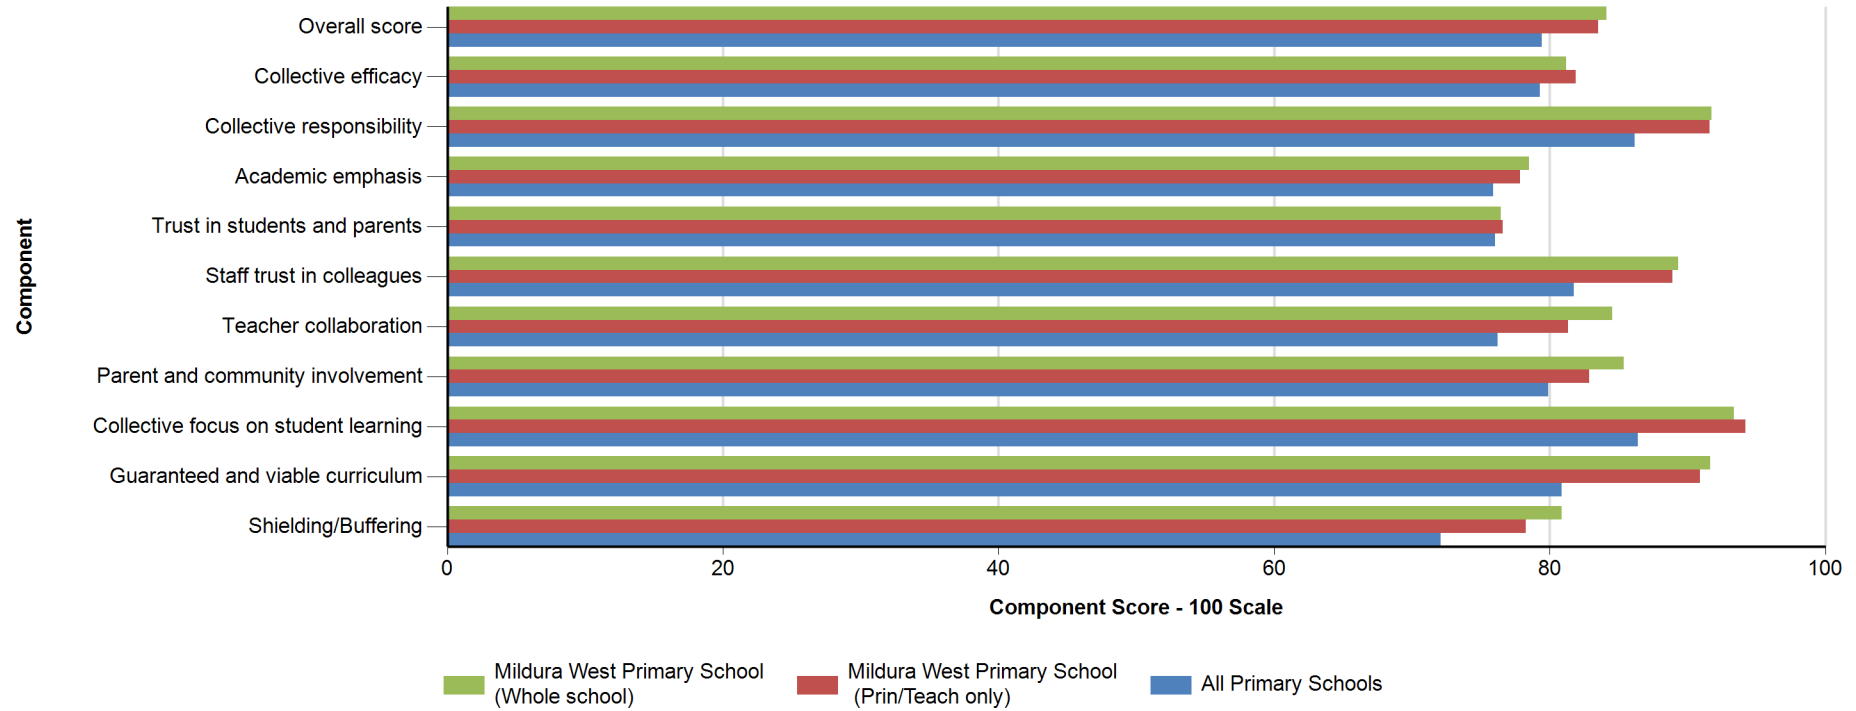

School Staff Survey - Summary of Module Component Means - 2016

School Climate summary of module component means for Mildura West Primary School (3983)

	School scores		Prin/Teach scores	
	Your whole school	All Primary Schools	Your school Prin/Teach	All Primary Schools Prin/Teach
Overall score (mean)*	84.12	79.44	83.51	79.71
25th Percentile		76.70		76.67
75th Percentile		85.75		86.28
Percent Endorsement	82.8%	75.1%	82.8%	75.7%
Number of respondents	44		27	

* The overall score (mean) combines all of your school's component scores for School Climate

School Leadership summary of module component means for Mildura West Primary School (3983)

	School scores		Prin/Teach scores	
	Your whole school	All Primary Schools	Your school Prin/Teach	All Primary Schools Prin/Teach
Overall score (mean)*	89.15	77.61	88.58	77.54
25th Percentile		74.14		73.94
75th Percentile		85.52		86.30
Percent Endorsement	90.3%	72.1%	88.9%	71.9%
Number of respondents	44		27	

* The overall score (mean) combines all of your school's component scores for School Leadership

School Staff Safety and Wellbeing summary of module component means for Mildura West Primary School (3983)