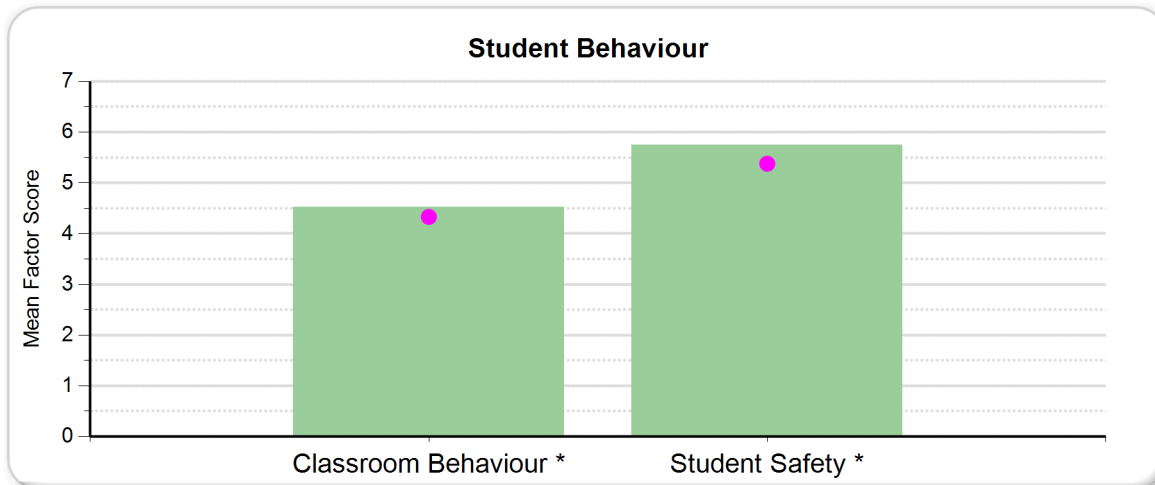

Parent Opinion Survey – Mean Factor Scores – 2016 - Mildura West Primary School (3983)

School means plotted against Primary School means

■ School
● School Type
Mean Factor Score
 1 - Strongly Disagree
 7 - Strongly Agree

■ School
● School Type
Mean Factor Score
 1 - Strongly Disagree
 7 - Strongly Agree

■ School
● School Type
Mean Factor Score
 1 - Strongly Disagree
 7 - Strongly Agree