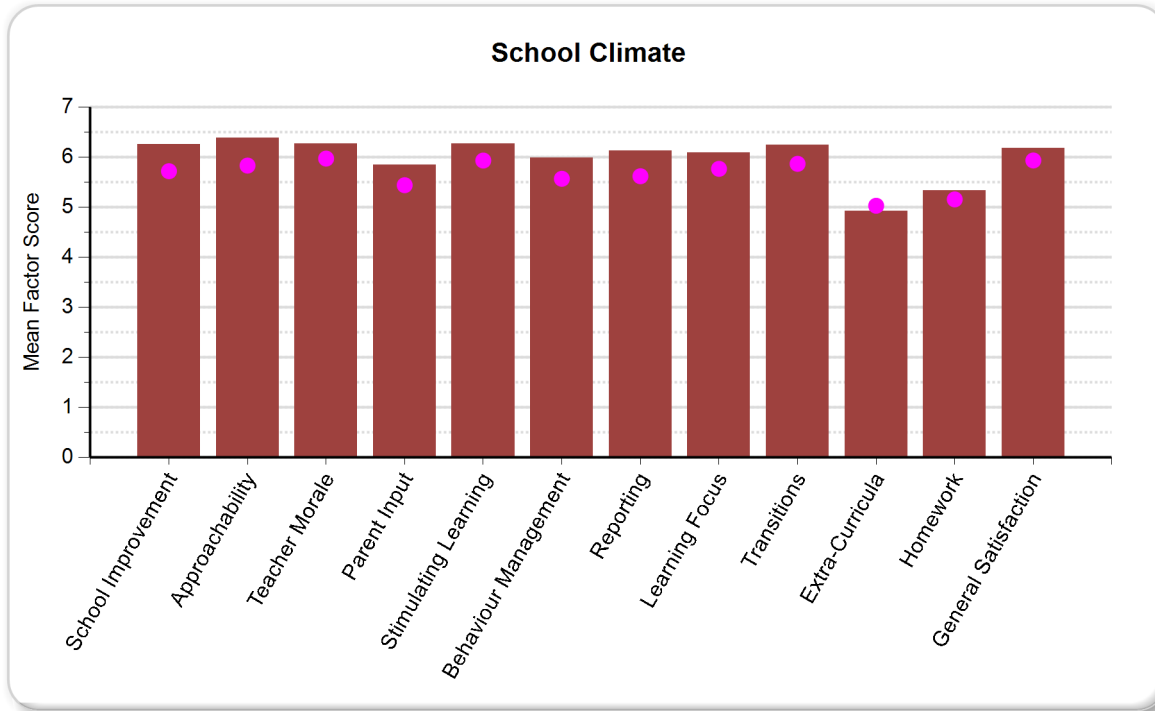

Parent Opinion Survey – Mean Factor Scores – 2016 - Mildura West Primary School (3983)

School means plotted against Primary School means

■ School
● School Type
Mean Factor Score
 1 - Strongly Disagree
 7 - Strongly Agree

■ School
● School Type
Mean Factor Score
 1 - Strongly Disagree
 7 - Strongly Agree

■ School
● School Type
Mean Factor Score
 1 - Strongly Disagree
 7 - Strongly Agree