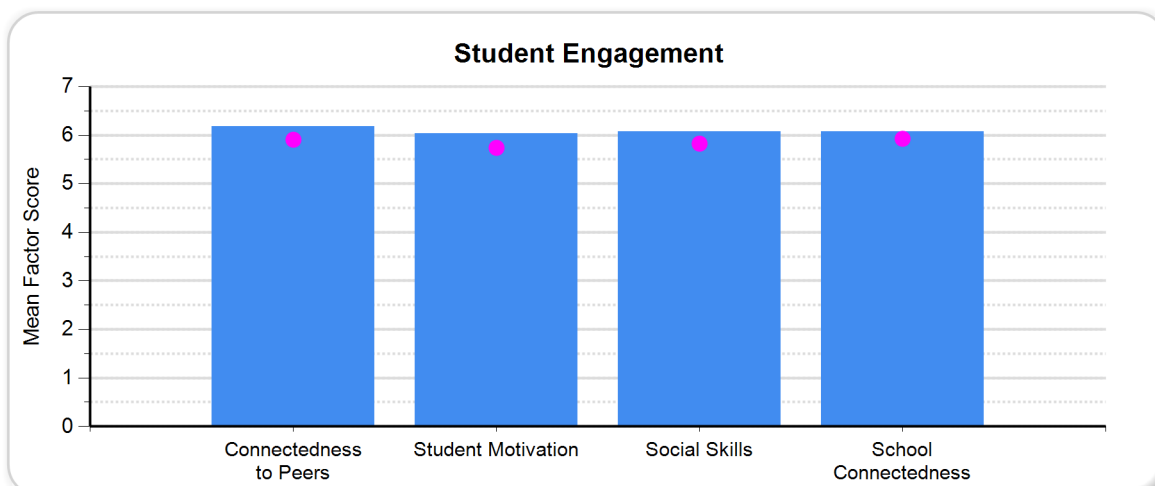

Parent Opinion Survey – Mean Factor Scores – 2016 - Mildura West Primary School (3983)

School means plotted against Primary School means

■ School
● School Type
Mean Factor Score
 1 - Strongly Disagree
 7 - Strongly Agree

■ School
● School Type
Mean Factor Score
 1 - Strongly Disagree
 7 - Strongly Agree

■ School
● School Type
Mean Factor Score
 1 - Strongly Disagree
 7 - Strongly Agree